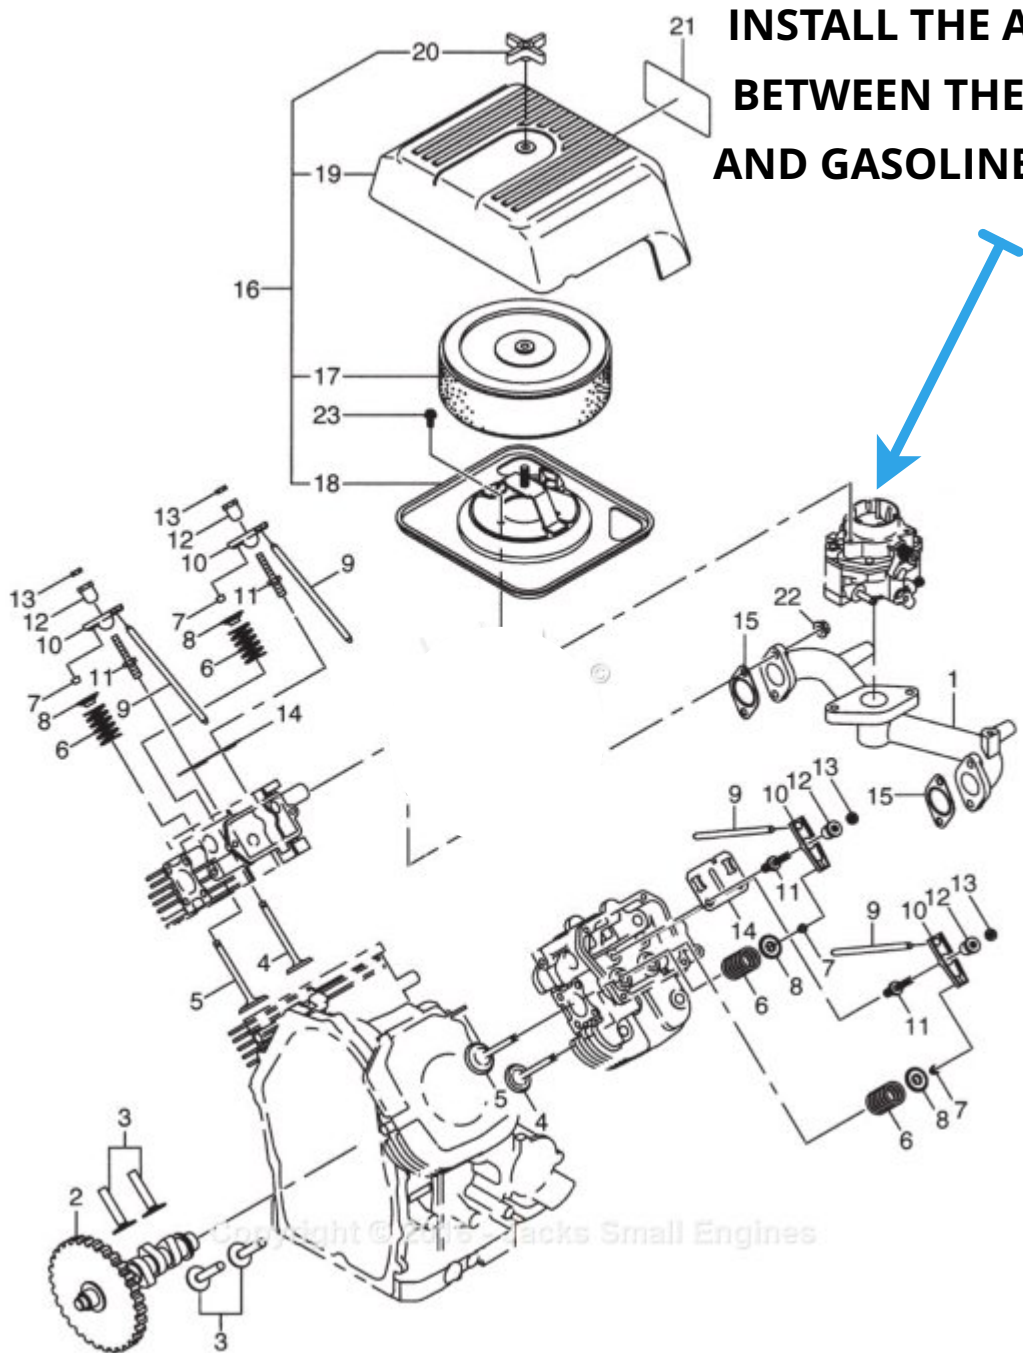

204-36 ADAPTER INSTALL

**INSTALL THE ADAPTER HERE
BETWEEN THE AIR CLEANER
AND GASOLINE CARBURETOR**